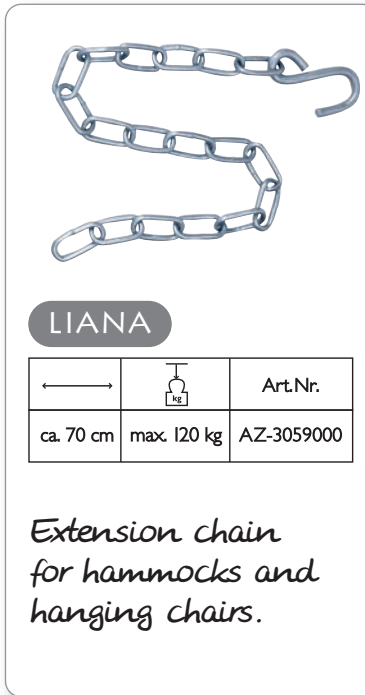

## LUNA ROCKSTONE

			Art.Nr.
ca. 120 x 200-240 x 145 cm	max. 120 kg	ca. 120 x 11 x 56 cm	AZ-4011000

Free-standing frame for all AMAZONAS hanging chairs with adjustable height. Easy to assemble without tools.

### EASY +

	Art.Nr.
max. 120 kg	AZ-3016000

Wall hook for hammocks. Including a carabiner, screws and nylon screw plugs.