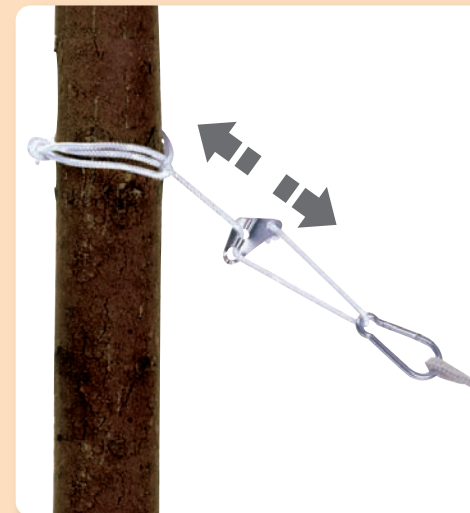

### JUMBO

	Art.Nr.
max. 120 kg	AZ-3010000

Special hook set for hammocks and hanging chairs. Consists of a screw, a carabiner and a dowel.

### SONO

		Art.Nr.
ca. 21 cm	max. 100 kg	AZ-3050000

With the addition of a spring, hammocks and hanging chairs can swing even more softly and gently.

### SMARTROPE

		Art.Nr.
max. 320 cm	max. 120 kg	AZ-3025000

Weatherproof, adjustable rope with carabiner. For a hammock two Smartropes are needed, for a hanging chair one is required.