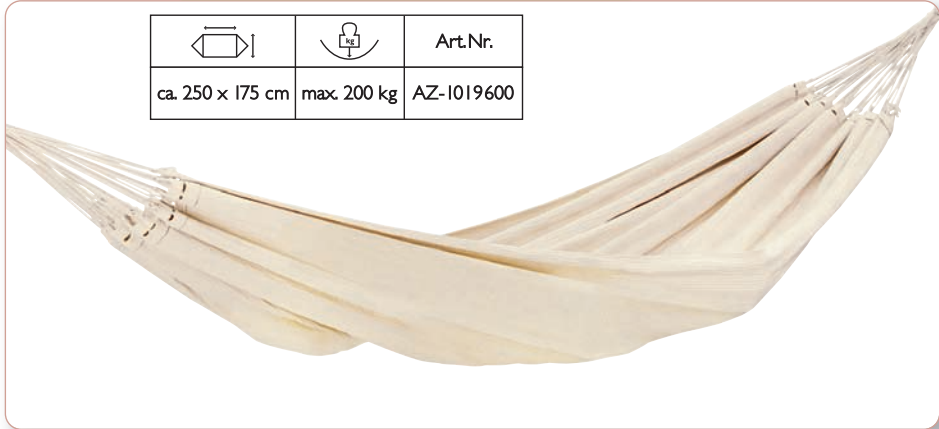

# CAFÉ DO BRASIL CREME

Accomplished Brazilian  
craftsmanship. Extra large and soft thanks  
to the Jacquard weaving technique.

**RIO**

		Art.Nr.
ca. 250 x 160 cm	max. 200 kg	AZ-1026100

**PARADISO NATURA**