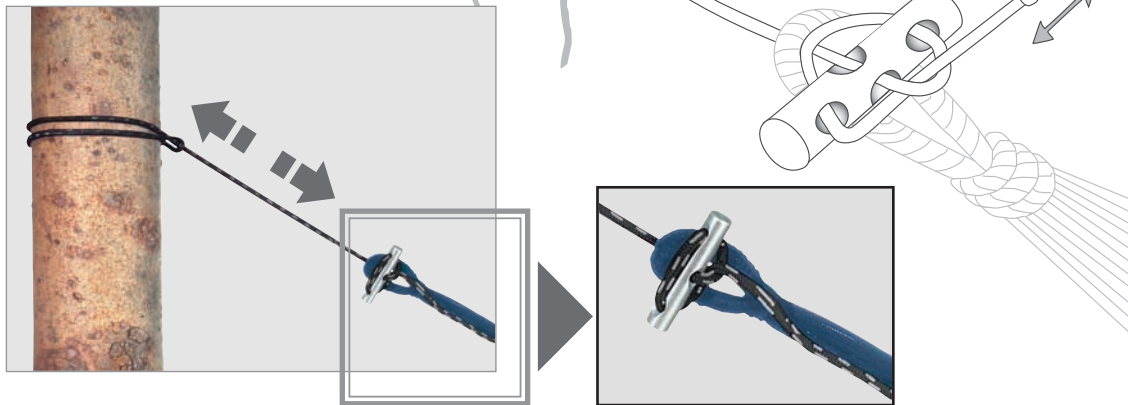

MICROROPE

		Art.Nr.
max. 300 cm (2x)	max. 120 kg (x2)	AZ-3027000

This light-weight set includes two ropes with adjustable aluminium fixing pin. Ideal for use on the move.