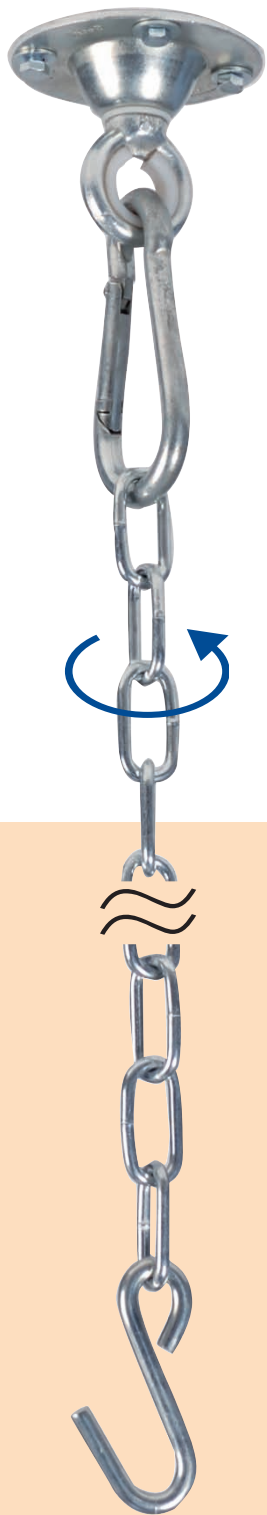

### SMARTROPE

		Art.Nr.
max. 320 cm	max. 120 kg	AZ-3025000

Weatherproof, adjustable rope with carabiner. For a hammock two Smartropes are needed, for a hanging chair one is required.