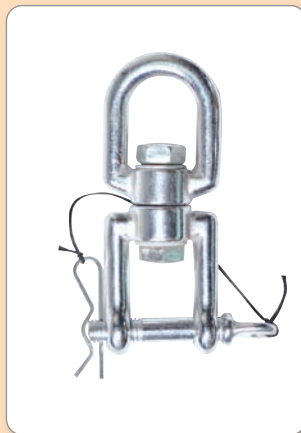

### SMARTROPE

		Art.Nr.
max. 320 cm	max. 120 kg	AZ-3025000

Weatherproof, adjustable rope with carabiner. For a hammock two Smartropes are needed, for a hanging chair one is required.

### POWER HOOK

		Art.Nr.
ca. 78 cm	max. 120 kg	AZ-3015000

A hanging chair is best hung so that it can rotate freely. Our Power Hook ensures the cords to not chafe and allows free turning in any direction. We have created a ball-mounted ceiling hook with an extension chain for adjusting the height. Screws and special metal plugs included.

### SWIVEL

	Art.Nr.
max. 120 kg	AZ-3040000

Those who do not have a power hook for their hanging chair require a swivel to deal with the rotation. With an abrasion-resistant nylon disk with split pin and safety string.