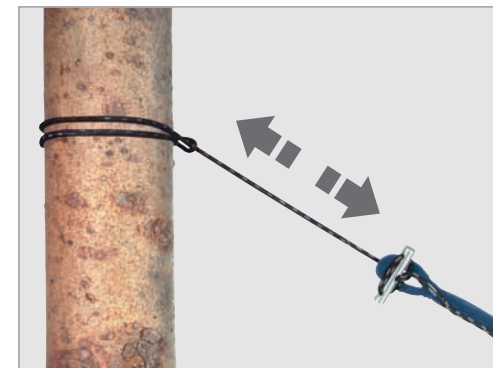

MICROROPE

		Art.Nr.
max. 300 cm (2x)	max. 120 kg (x2)	AZ-3027000

This light-weight set includes two ropes with adjustable aluminum fixing pin. Ideal for use on the move.