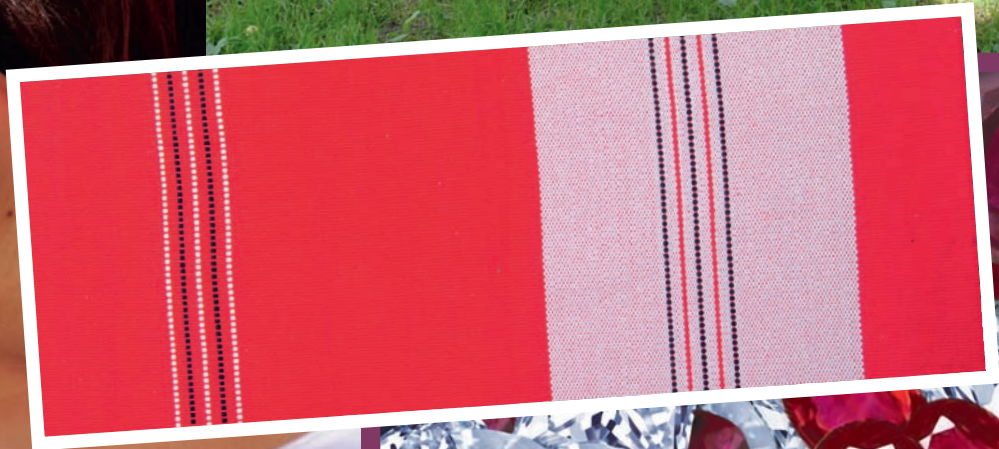

BRAZILIAN COLOURS

JEWELLERY

Top Brazilian comfort. King size for everyone with extraordinary high standards. Because the bigger the hammock, the more comfortable the experience!