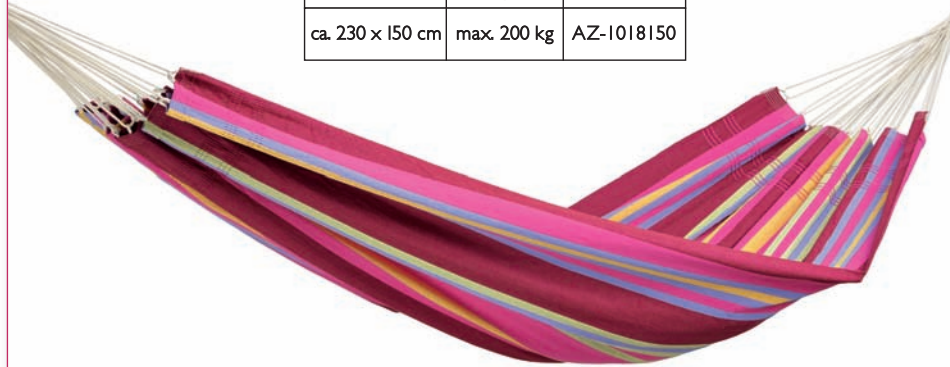

BARBADOS GRENADINE

		Art.Nr.
ca. 230 x 150 cm	max. 200 kg	AZ-1018150