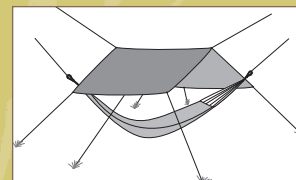

MOSKITO-TRAVELLER

		Art.Nr.
ca. 220 x 140 cm	max. 100 kg	AZ-1030200